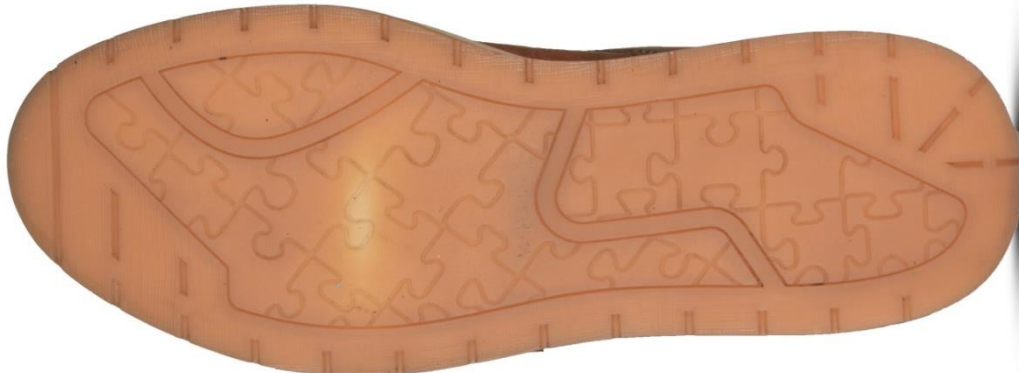

FDN

Art- L66-L66-01

Upper- Cow K-54/ Suede Waxy

Color- Tan/ Navy

Sole- TPR

RUDDARO