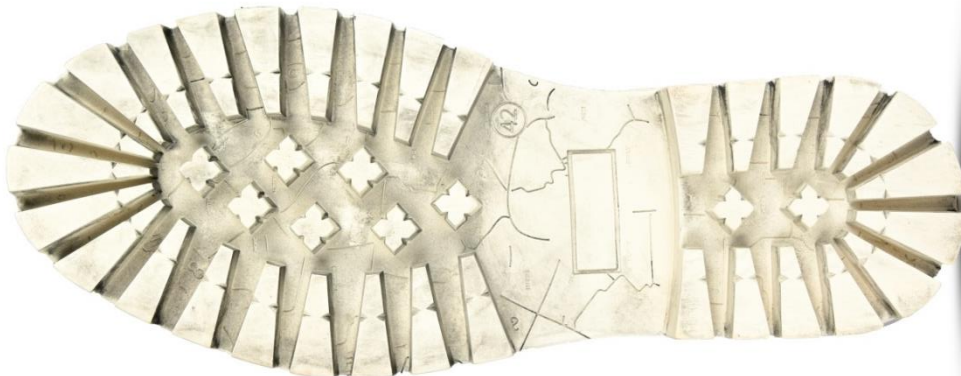

DERBAN

Art- L81-L81-03

Upper- Cow K-53

Color- Grey

Sole- TPR

RUDDARO