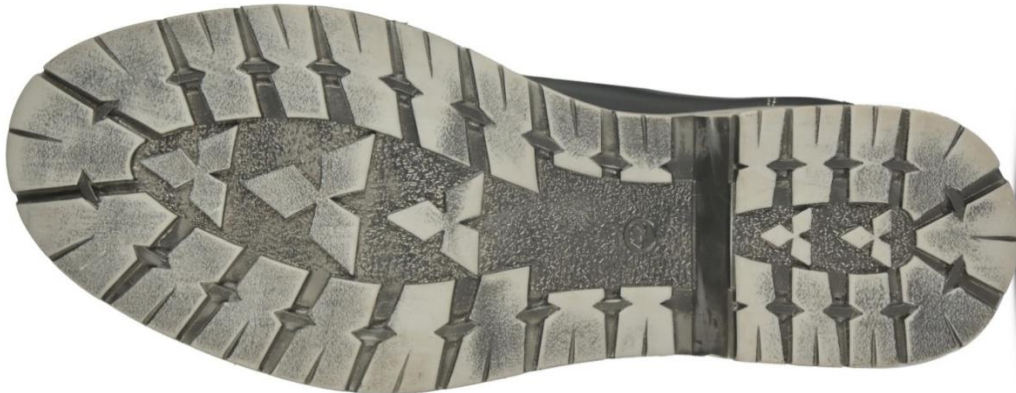

Art- L74-L74-09

Upper- Cow Waxy/ Lavender

Color- Black/ Black

Sole- TPR-BENJO

SALUTE

Art- L93-L93-02
Upper- COW CRUST/SUEDE
Colour- BLACK/BLACK
Sole- TPR

RUDDARO

SALUTE